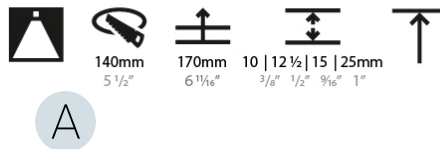

ELECTRICAL

Lamp Type: LED (Zhaga Standard)
Input Wattage (W): 13.2 / 16.5
Total Output Wattage (W): 12.1 / 14.7
Dimming: Tri-Mode (Non-Dimming and Phase Dimming (120Vac only) and 0-10V Dimming)
Driver Included: No
Driver Location: Recessed Housing
Driver Type: Constant Current - Universal
Driver Class: Class 2
Housing: See components
Input Voltage (V): 120 - 277
Constant Current (MA): 350

LED

Number of LEDs: 1
Color Temperature (°K): 2700 / 3000 / 3500 / 4000
Max. Delivered Lumen (lm): 814 / 877 / 911 / 930
Nominal Lumen (lm): 1246 / 1342 / 1396 / 1424
CRI: >90 CRI
Efficiency (%): 90.5
Lamp Life (hrs): 50000
Upon Request: RGB-W Tunable White Special Color Temperature Special LED

OPTICAL

Reflector°: 10
Optic°: Lens Pack - No Lens / Linear Spread Lens / Honeycomb / Spread Lens
Upon Request: Special Beam Angles

RATINGS AND CERTIFICATIONS

382, F 416-247-9319, www.zaneen.com

Created by Zaneen Lighting for North American Standards. At the end of the existing Model #. For assistance on 'custom' specifications, contact zteam@zaneen.com. In a constant effort to supply the best product, we reserve the right to change specifications or materials without notice. The most recent specification sheets are found at zaneen.com

IP rating: IP20